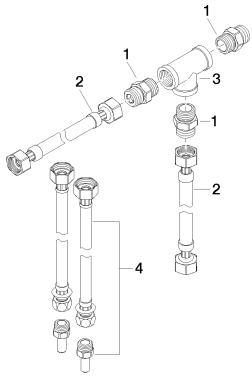

Bathtub - CL.1

Hose set -

Article number: 12 509 970-90 0010

- 2x 1/2" x 1/2" x 16-1/4" high pressure lines
- 2x 3/8" x 1/2" x 19-5/8" high pressure lines
- Hose connections for combining 2 outlet points with diverter 29 12X SSS.

All dimensions in mm / inch = mm x 0,0394

Bathtub - CL.1

Hose set -

Article number: 12 509 970-90 0010

Bathtub - CL.1

Hose set -

Article number: 12 509 970-90 0010

Spare parts list